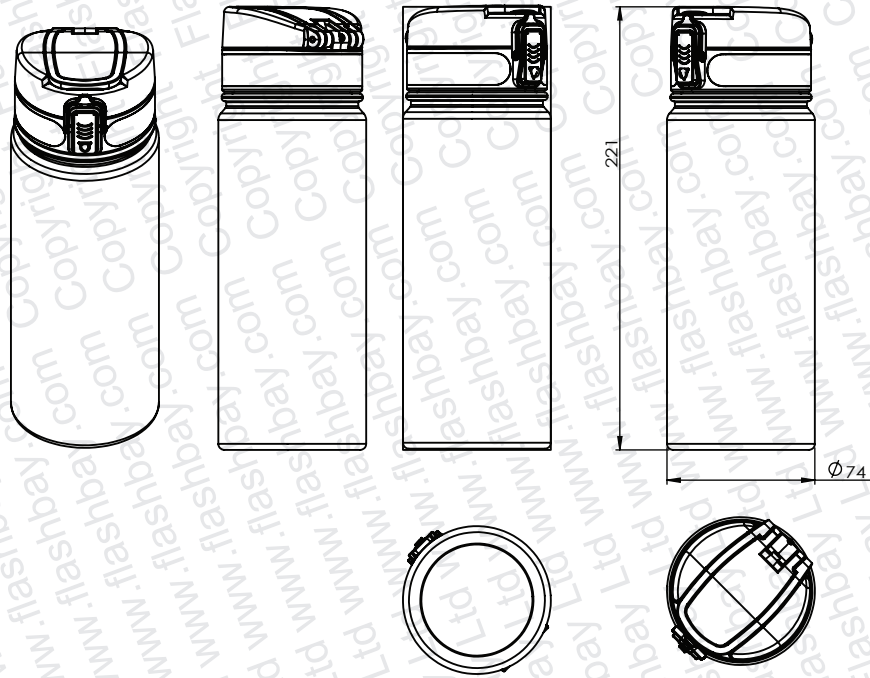

750ml

500ml

PRODUCT

Aqualok Metal

CODE

QLM

DIMENSIONS

mm

SCALE

1:4