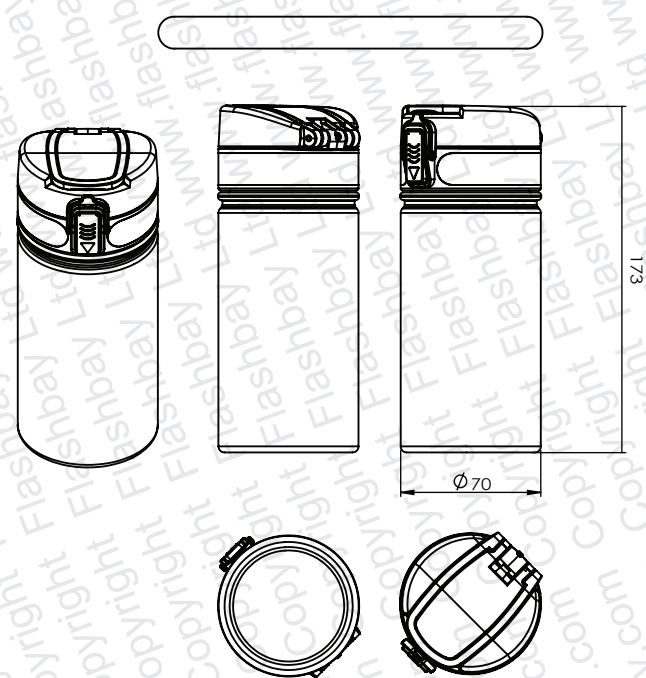

750ml

500ml

PRODUCT

Aqualok Metal

CODE

QLM

DIMENSIONS

mm

SCALE

1:4