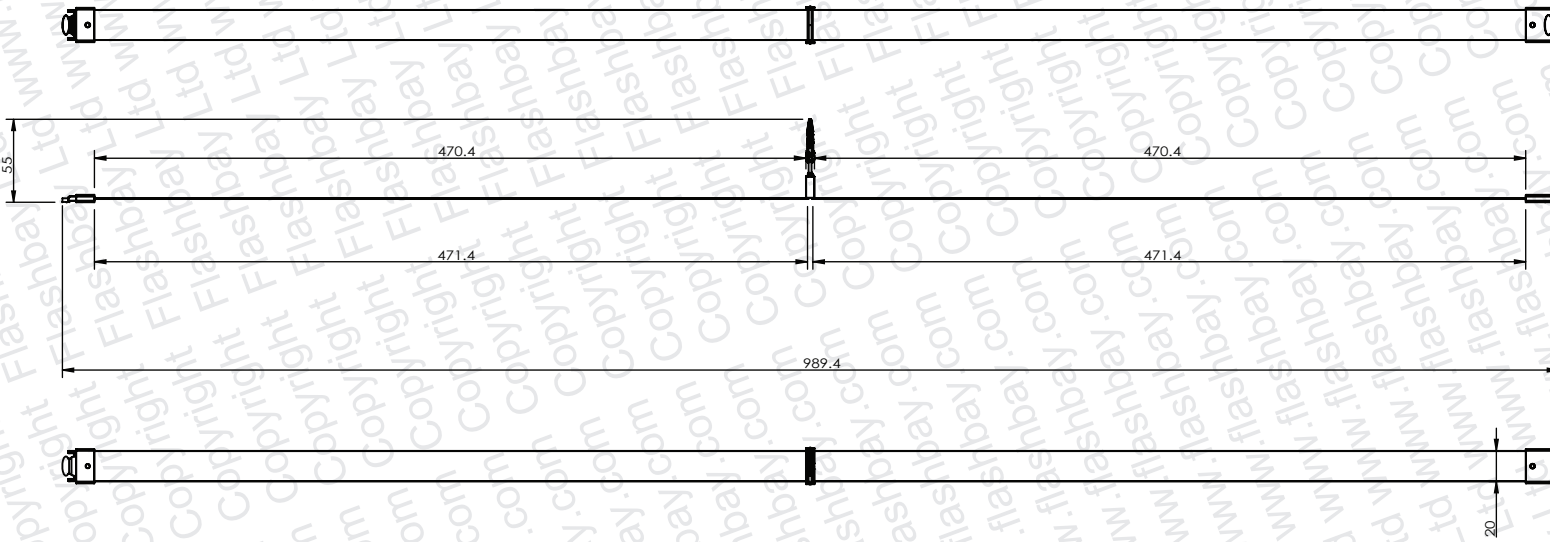

20mm

25mm

PRODUCT
Conference

CODE
CON

DIMENSIONS
mm