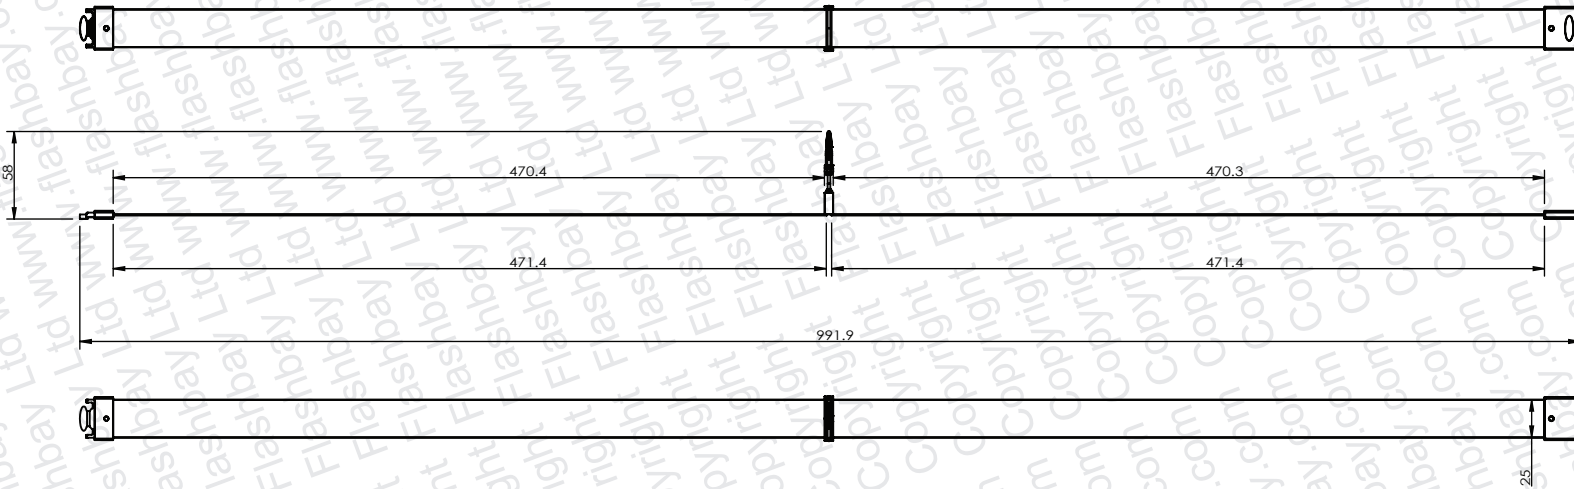

20mm

25mm

PRODUCT
Conference

CODE
CON

DIMENSIONS
mm