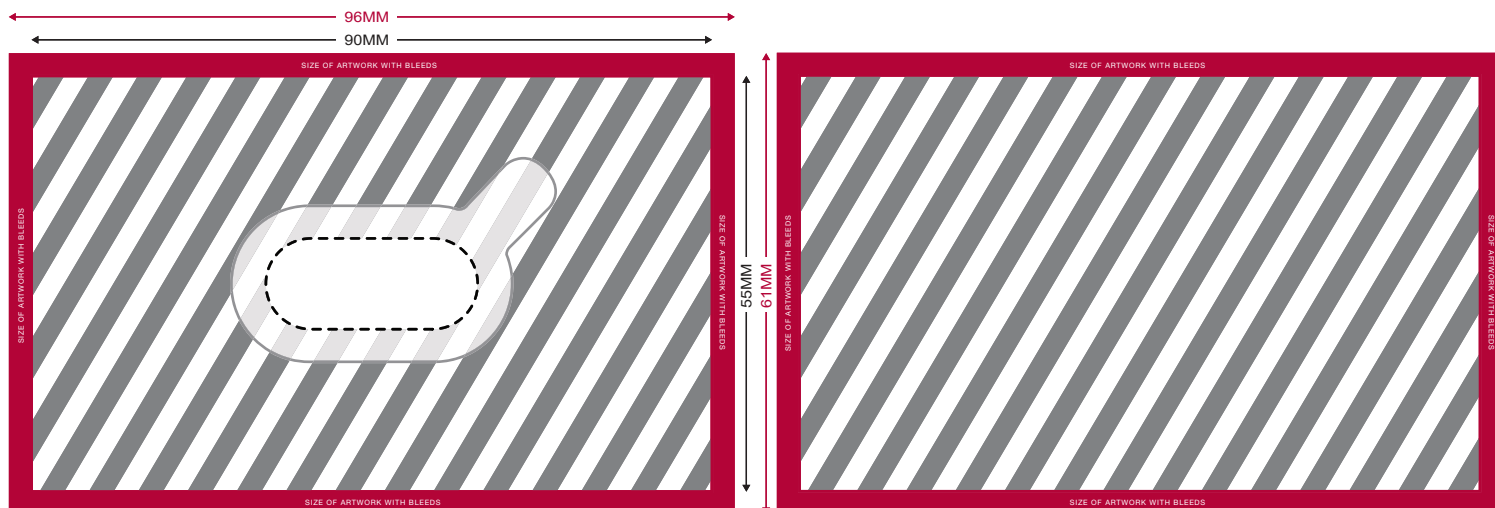

Default Artwork

Front

Back

Your Artwork

**3mm** - Bleed Area

Branding Area

Webcam Cover

 **3mm** - Bleed Area

 Branding Area

 Webcam Cover