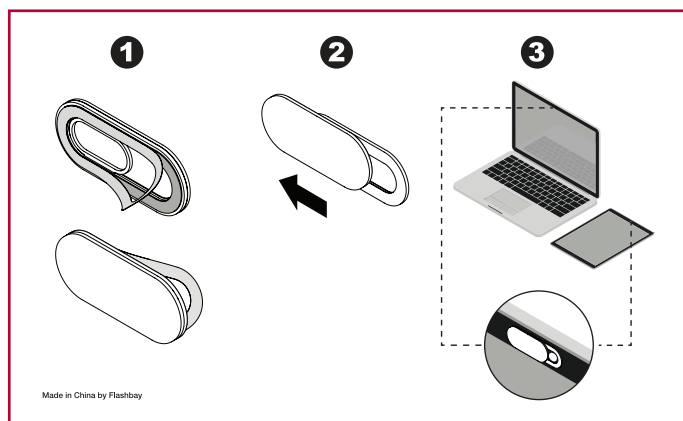

Default Artwork

Front

Back

Your Artwork

**3mm** - Bleed Area

Branding Area

Webcam Cover

 **3mm** - Bleed Area

 Branding Area

 Webcam Cover