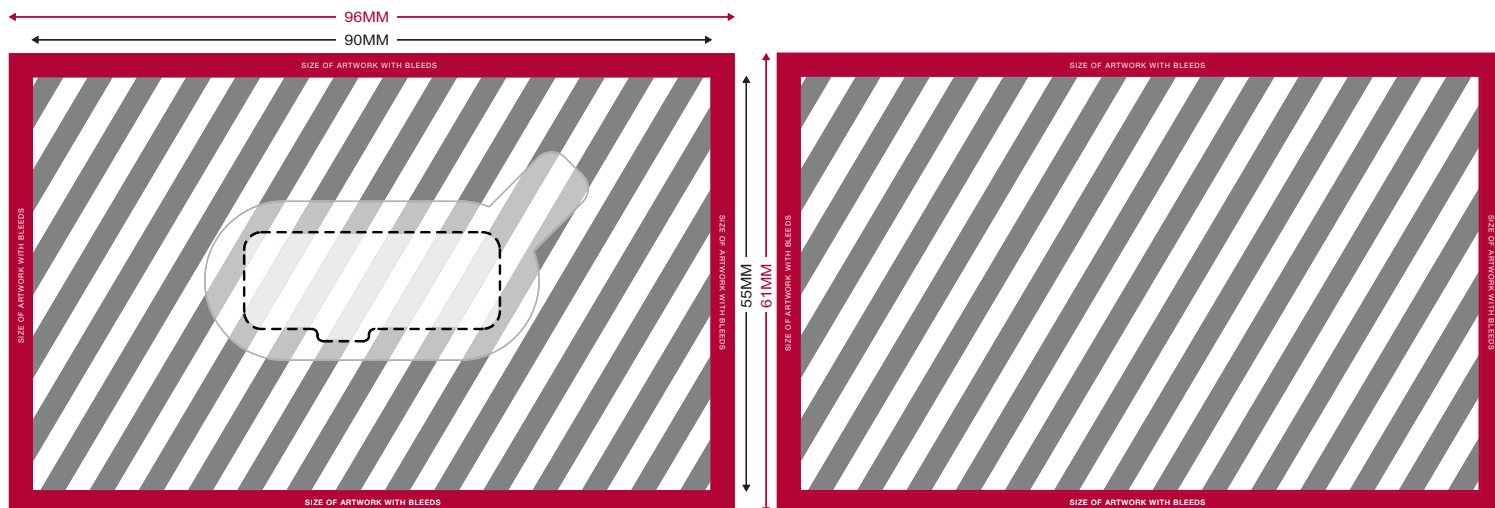

## Printing Specifications:

CMYK colour mode

Vector files preferably (ai/eps/svg/cdr)

> 300dpi for rasters

Default Artwork

Front

Back

Your Artwork

 **3mm** - Bleed Area

 Branding Area

 Webcam Cover