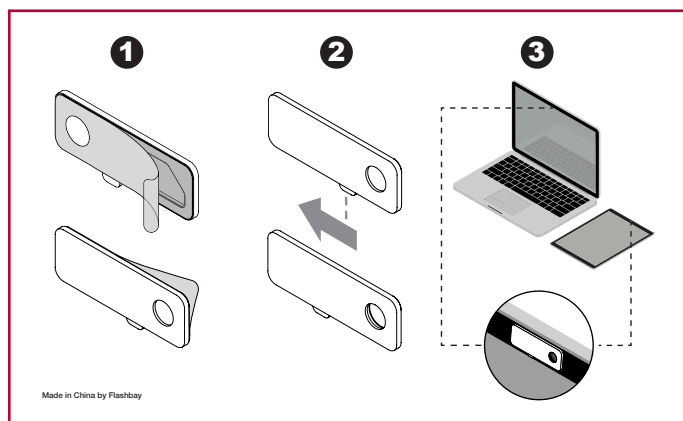

Default Artwork

Front

Back

Your Artwork

**3mm** - Bleed Area

Branding Area

Webcam Cover

## Printing Specifications:

CMYK colour mode

Vector files preferably (ai/eps/svg/cdr)

> 300dpi for rasters

Default Artwork

Front

Back

Your Artwork

 **3mm** - Bleed Area

 Branding Area

 Webcam Cover